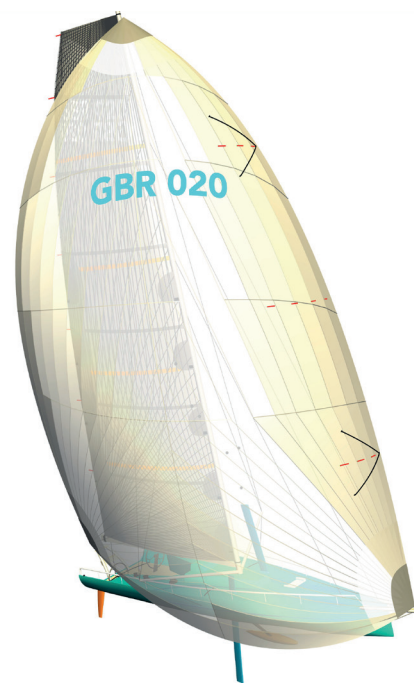

IN THIS EDITION:

SMAR's Support During Christmas:

· Our support during the holidays

New AzureProject Release

· Learn about the numerous enhancements.

Thank YOU!:

· Thanks to all for the support over the past 20 years

Support during the HOLIDAYS!

As we approach the festive season, we want to extend our heartfelt gratitude to all our customers for making this year truly extraordinary. 2024 has been special as we celebrated 20 years in the business—an achievement made possible by your trust and unwavering support.

While the holidays are a time for rest, please note that our support services will be limited from December 25th, 2024, to January 6th, 2025. Urgent matters will, of course, be prioritised. As we close out this milestone year, we look forward to the opportunities 2025 will bring.

Wishing you all a joyful holiday season and a prosperous New Year!

AzureProject New Release

We are excited to announce the upcoming release of our enhanced sail design software, packed with upgrades to elevate your sailmaking experience.

This update features visible and behind-the-scenes improvements, focusing on panel development accuracy for radial, cross-cut, fan-cut, and mitre-cut layouts.

For deep and twisted sails like asymmetric spinnakers, alignment of development triangles has been enhanced for radial, vertical, and cross-cut panels, ensuring panel surfaces closely match the design. Symmetric spinnakers now offer new options, including symmetrical square sail design for tall ships, head curve control, and inverted reef patch placement.

A full list of updates will be included in the release notes for active customers. For questions about the new features, email us at support@smar-azure.com.